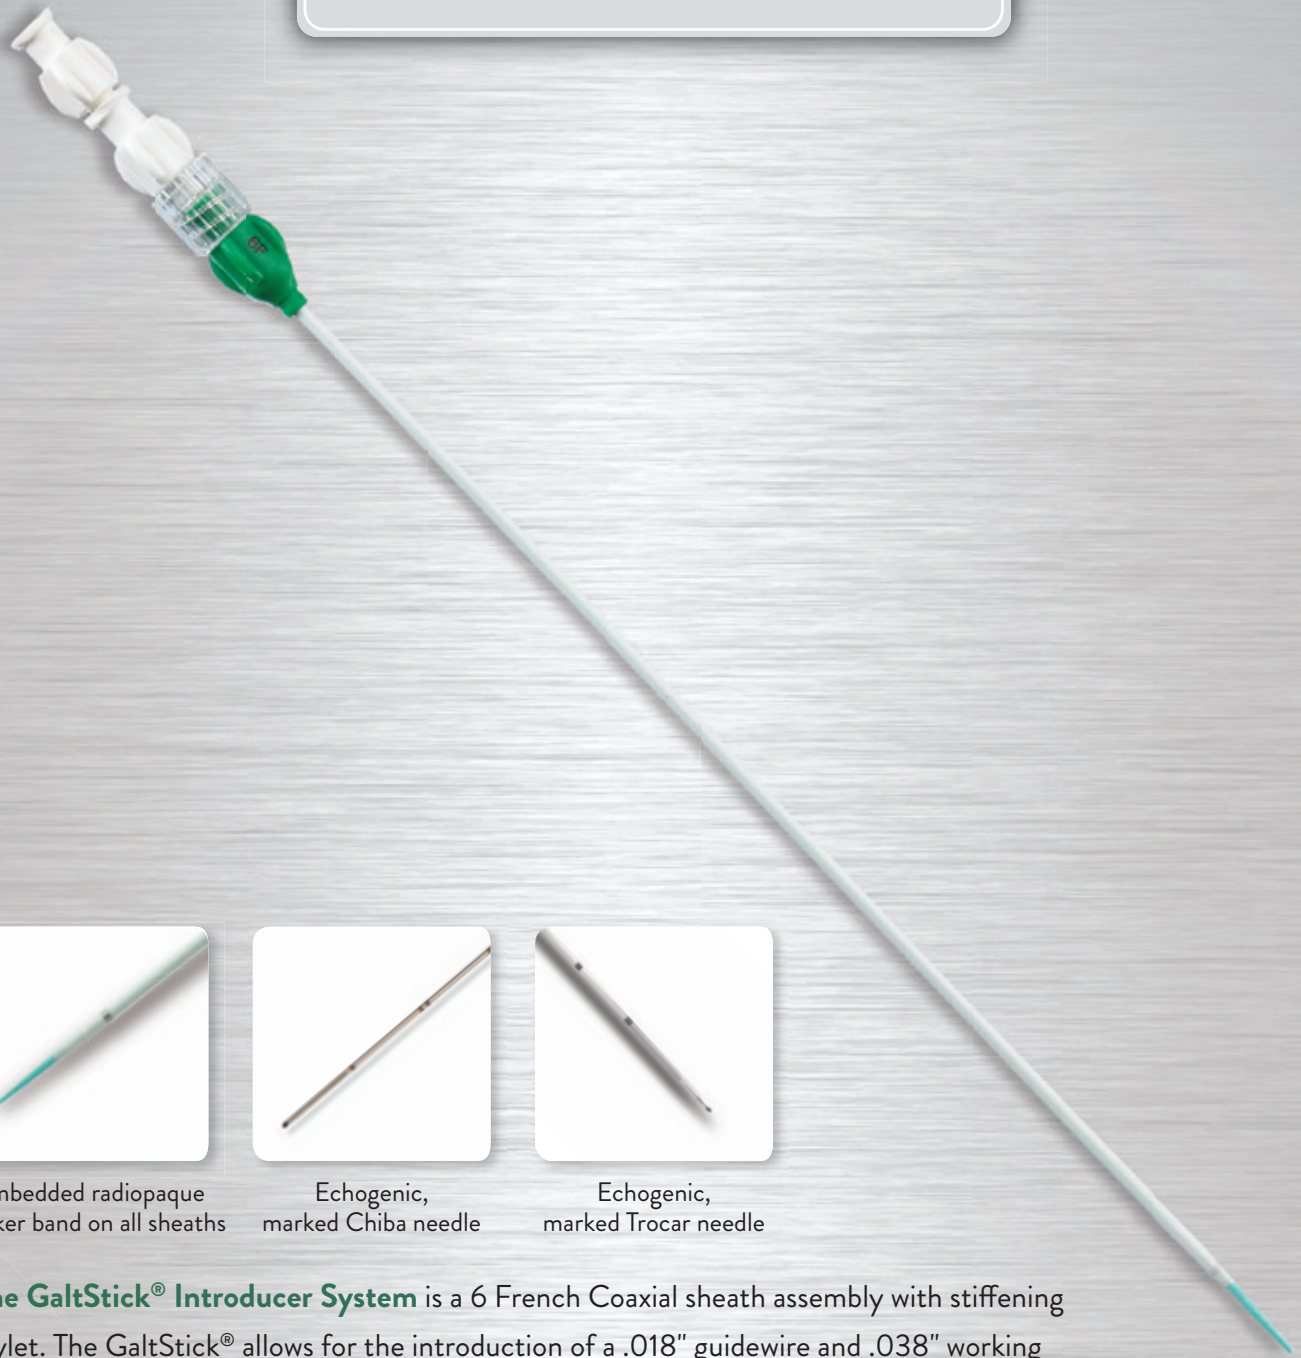

# Galt|STICK®

Embedded radiopaque marker band on all sheaths

Echogenic, marked Chiba needle

Echogenic, marked Trocar needle

**The GaltStick® Introducer System** is a 6 French Coaxial sheath assembly with stiffening stylet. The GaltStick® allows for the introduction of a .018" guidewire and .038" working guidewire in percutaneous procedures.

- Embedded radiopaque marker band on all sheaths for enhanced visibility
- Smooth dilator/sheath transition
- Variety of kit offerings
- Hydrophilic or silicone coated sheath configurations
- 6Fr outer sheath, 4Fr dilator, 20cm usable length
- Echogenic, marked Trocar needle or Echogenic, marked Chiba needle

## Silicone Coated GaltStick® Introducer Set with Radiopaque Band

| Model Number | Hydrophilic | .018" x 60cm SS/<br>Gold guidewire | .018" x 60cm NT/<br>Gold guidewire | .038" x 145 PTFE 3mm<br>"J" Straight guidewire | Echo<br>Needle | Quantity |
|--------------|-------------|------------------------------------|------------------------------------|--|----------------|----------|
| KIT-030-04   |             | X                                  |                                    | X  | Trocar         | 5        |
| KIT-030-05   |             |                                    | X                                  | X  | Trocar         | 5        |
| KIT-030-06   |             | X                                  |                                    |  | Trocar         | 10       |
| KIT-030-03   |             |                                    | X                                  |  | Trocar         | 10       |